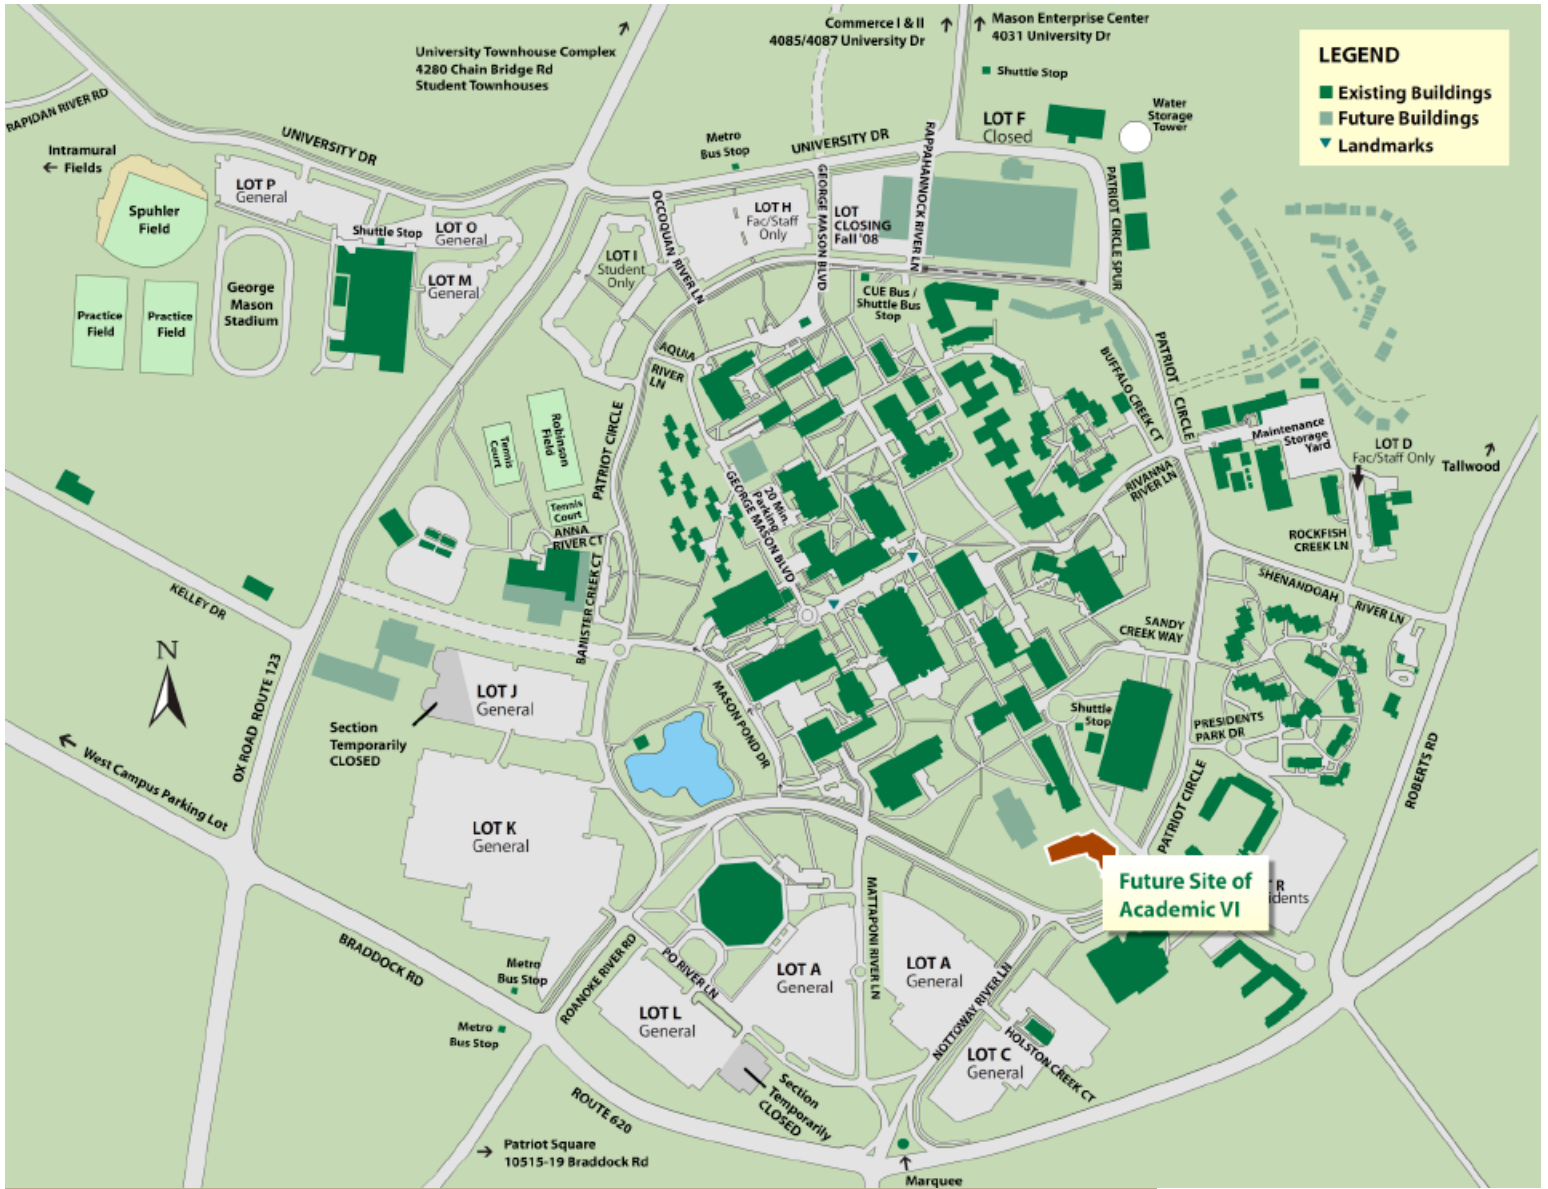

MASON EXPLORER

Region **Fairfax** Arlington Prince William Loudoun Off Campus

BUILDINGS: Academic VI Go! CATEGORIES: Select... Go!

The Fairfax Campus

4400 University Drive, Fairfax, Virginia 22030

[Directions to Mason](#) | [Parking Services](#) | [Download Map \(PDF\)](#) | [Accessibility Map \(PDF\)](#)