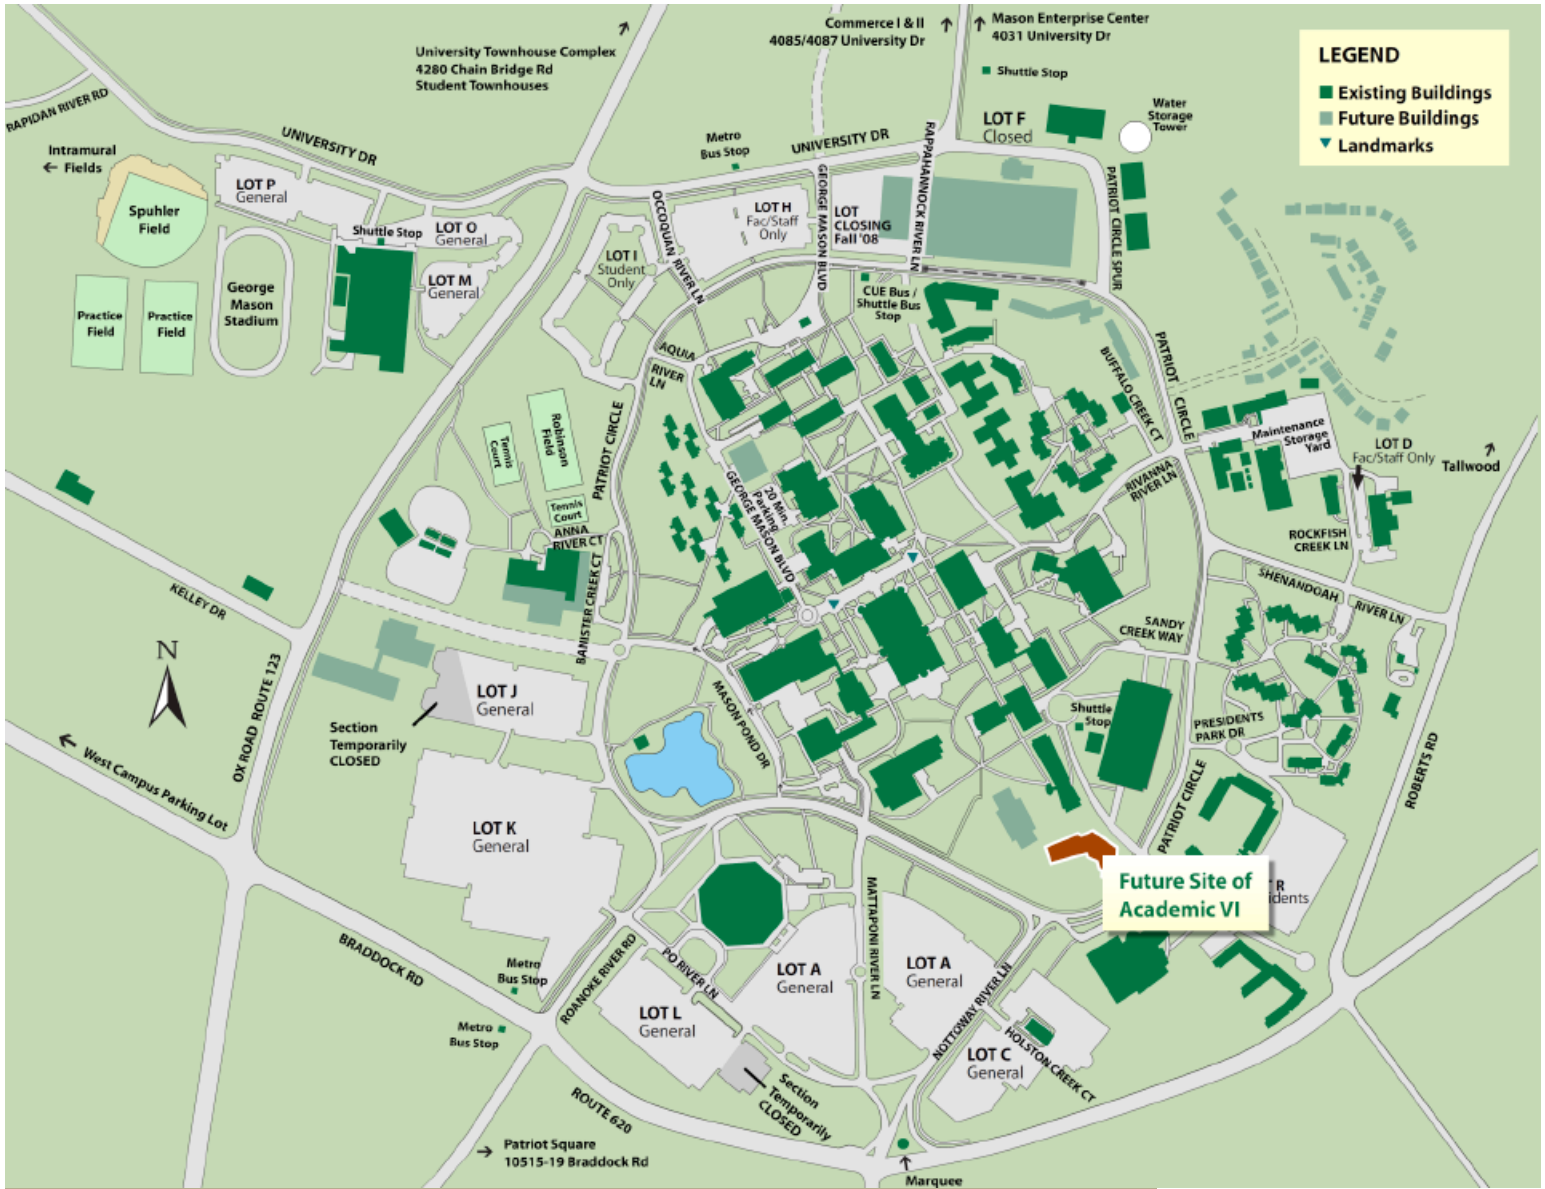

MASON EXPLORER

Region **Fairfax** Arlington Prince William Loudoun Off Campus

BUILDINGS: Academic VI CATEGORIES: Select...

The Fairfax Campus

4400 University Drive, Fairfax, Virginia 22030

[Directions to Mason](#) | [Parking Services](#) | [Download Map \(PDF\)](#) | [Accessibility Map \(PDF\)](#)